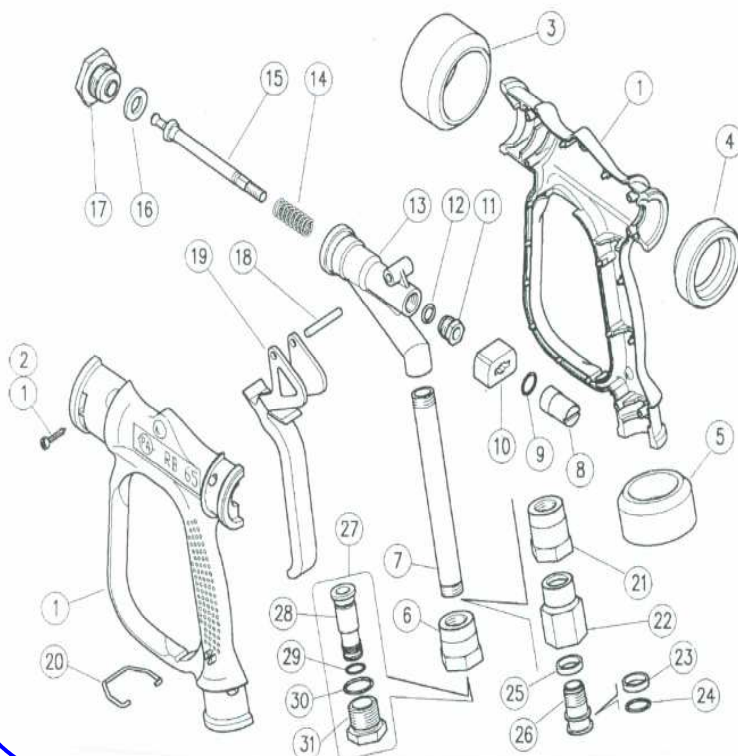

60L/min

WDEB6465-60

WASHDOWN GUNS

"WDE—Economy Series"

SPARE PARTS LIST

60L/min

WDEB6438-60

NO.	PART NO.	DESCRIPTION	QTY
1	P30642024	Ergo 60 l/min Housing Kit (TEC6438)	1
1	P30644624	Ergo 100 l/min Housing Kit (TEC6445)	1
2	P16307551	3.5 x 18mm Screw, S/S	6
3	P30641284	Front Protector Ring	1
4	P30641384	Back Protector Ring	1
5	P30641484	Lower Protector Ring	1
6	P30640731	Connection 1/2" BSPF	1
7	P30640936	130mm Tube	1
8	P30641831	M7 Screw Plug	1
9	P10317700	O'Ring 2.62 x 12.37mm	1
10	P30640484	Blue Slide, 60 l/min (TEC6438)	1
10	P30644384	Red Slide, 100 l/min (TEC6445)	1
11	P30641731	M14 Plug	1
12	P10317010	O'Ring 2.62 x 7.6mm Viton	1
13	P30640535	Housing, Brass	1
14	P30641051	Spring	1
15	P30640651	Piston, 60 l/min (TEC6438)	1
15	P30644231	Piston 100 l/min (TEC6445)	1

NO.	PART NO.	DESCRIPTION	QTY
16	P30640885	Diaphragm	1
17	P30640331	Brass Seat, 60 l/min (TEC6438)	1
17	P30644131	Seat, 100 l/min (TEC6445)	1
18	P30641631	Pin, 5mm	1
19	P30641184	Blue Trigger, 60 l/min (TEC6438)	1
19	P30644484	Red Trigger, 100 l/min (TEC6445)	1
20	P30641551	Clip, S/S	1
21	P30642631	Connection M16 (TEC6438)	1
22	P30642731	Connection 1/2" BSPF (TEC6438)	1
23	P26107585	Open Ring (TEC6438)	1
24	P10309210	O'Ring 2 x 15mm Viton 70 (TEC6438)	1
25	P26107485	Ring (TEC6438)	1
26	P26107231	Pin (TEC6438)	1
27	P30643000	Swivel, 13mm Hose Barb	1
28	P30643131	13mm Hose Barb	1
29	P10306000	O'Ring 1.78 x 12.42mm	1
30	P10309290	O'Ring 2 x 20mm	1
31	P30643231	1/2" BSPM Connection	1